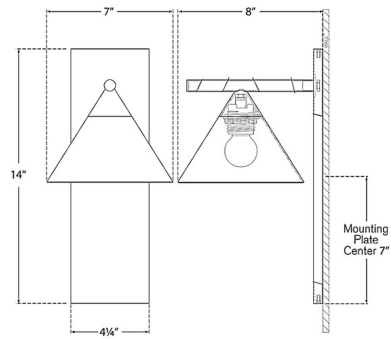

By Visual Comfort Signature

Description

The Cleo Wall Sconce brings a bold architectural geometry to your interior space. The smooth frame holds a sleek conical shade that casts warm light down around your room. Note: Fixture does not cover a standard US junction box and requires a 2 x 4 inch junction box.

Shown in bronze / white

Specifications

| | |
|--------------------|--|
| COLOR | White |
| BODY FINISH | Bronze |
| WATTAGE | 60W |
| DIMMER | Standard 120V |
| DIMENSIONS | 7"W x 14"H x 8"D |
| BULB NOT INCLUDED | 1 x G16.5/Medium (E26)/60W/120V Incandescent |
| OTHER BULB OPTIONS | 1 x G16.5/Medium (E26)/120V LED |