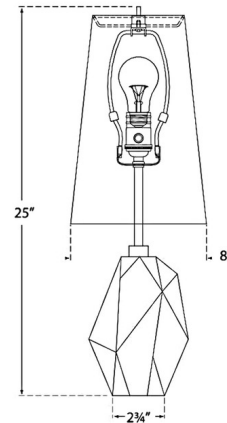

Specifications

COLOR N/A
BODY FINISH Linen / Alabaster
WATTAGE 75W
DIMMER N/A
DIMENSIONS 8"W x 25"H
BULB NOT INCLUDED 1 x A19/Medium (E26)/75W/120V Incandescent
OTHER BULB OPTIONS 2 x A19/Medium (E26)/120V LED

Technical Information

PRODUCT DIMENSIONS Cord: 144"

Shown in linen / alabaster

CLICK TO VIEW PRODUCT

Notes: