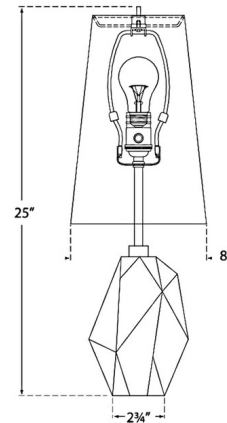

Shown in linen / crystal

CLICK TO VIEW PRODUCT

Notes: