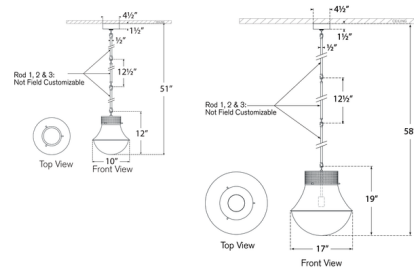

By Visual Comfort Signature

Description

The Precision Pendant pairs a domed white glass diffuser with a chic sloped metal cap. The top is embellished with perforated metal, adding delicate texture and a sense of depth to your space. The Precision can be used individually or in multiples over a kitchen island or dining area. Note: Custom overall heights are available. For quotes, please contact our sales team.

Shown in polished nickel / white

Specifications

COLOR White
BODY FINISH Polished Nickel
WATTAGE 9W
DIMMER Standard 120V
DIMENSIONS 10"W x 12"H
BULB NOT INCLUDED 1 x A19/Medium (E26)/9W/120V LED

Technical Information

PRODUCT DIMENSIONS Downrods: Three 12.5" Included

CLICK TO VIEW PRODUCT

Notes: