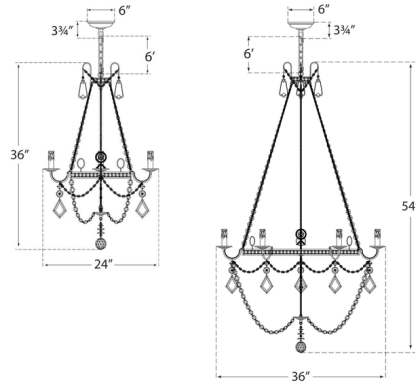

Shown in burnished silver leaf

CLICK TO VIEW PRODUCT

Notes: