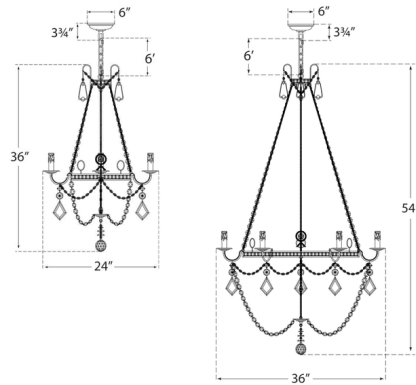

### Specifications

COLOR	N/A
BODY FINISH	Burnished Silver Leaf
WATTAGE	240W
DIMMER	Standard 120V
DIMENSIONS	24"W x 36"H
BULB NOT INCLUDED	4 x CA11/Candelabra (E12)/60W/120V Incandescent
OTHER BULB OPTIONS	4 x CA11/Candelabra (E12)/120V LED