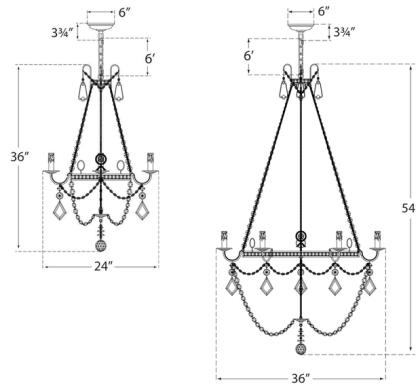

Shown in gilded iron