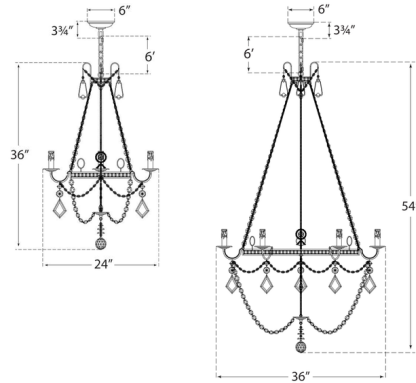

Shown in gilded iron

Specifications

COLOR	N/A
BODY FINISH	Gilded Iron
WATTAGE	240W
DIMMER	Standard 120V
DIMENSIONS	24"W x 36"H
BULB NOT INCLUDED	4 x CA11/Candelabra (E12)/60W/120V Incandescent
OTHER BULB OPTIONS	4 x CA11/Candelabra (E12)/120V LED