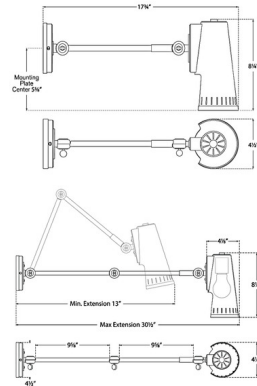

### Description

The Antonio Adjustable Wall Light brings a clean midcentury modern look to your interior space. The adjustable arm holds a cone shaped shade that is perforated on the bottom, and casts warm light where you need it.

### Specifications

COLOR	N/A
BODY FINISH	Polished Nickel / Antique White
WATTAGE	60W
DIMMER	Standard 120V
DIMENSIONS	4.5"W x 8.25"H x 17.75"D
BULB NOT INCLUDED	1 x A19/Medium (E26)/60W/120V Incandescent
OTHER BULB OPTIONS	1 x A19/Medium (E26)/120V LED