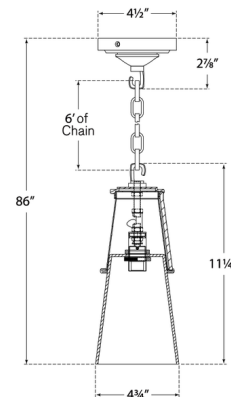

Lightology

lightology.com
866-954-4489
08-24-25

Project: _____
 Company: _____
 Location: _____ Fixture Type: _____
 SPEC #: **VCG1239583**
 Approved On: _____ Approved By: _____

Robinson Small Pendant By Visual Comfort Signature

Description

The Robinson Small Pendant updates a 1960s lamp design with contemporary metal finishes while retaining retro touches such as the seeded glass option. Its simple conical profile complements many interior styles. Use this mini pendant alone to light a corner of a bathroom, or group multiple over a kitchen island.

Shown in polished nickel / clear

Specifications

COLOR	Clear
BODY FINISH	Polished Nickel
WATTAGE	60W
DIMMER	Standard 120V
DIMENSIONS	4.75"W x 11.25"H
BULB NOT INCLUDED	1 x T8/Candelabra (E12)/60W/120V Incandescent
OTHER BULB OPTIONS	1 x B11/Candelabra (E12)/120V Incandescent 1 x B11/Candelabra (E12)/120V LED 1 x T8/Candelabra (E12)/120V LED