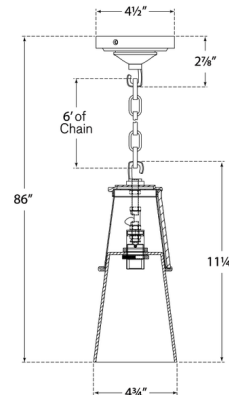

Lightology

lightology.com
866-954-4489
04-22-26

Project: _____
 Company: _____
 Location: _____ Fixture Type: _____
 SPEC #: **VCG1239585**
 Approved On: _____ Approved By: _____

Robinson Small Pendant By Visual Comfort Signature

Description

The Robinson Small Pendant updates a 1960s lamp design with contemporary metal finishes while retaining retro touches such as the seeded glass option. Its simple conical profile complements many interior styles. Use this mini pendant alone to light a corner of a bathroom, or group multiple over a kitchen island.

Shown in polished nickel / white

Specifications

COLOR	White
BODY FINISH	Polished Nickel
WATTAGE	60W
DIMMER	Standard 120V
DIMENSIONS	4.75"W x 11.25"H
BULB NOT INCLUDED	1 x T8/Candelabra (E12)/60W/120V Incandescent
OTHER BULB OPTIONS	1 x B11/Candelabra (E12)/120V Incandescent 1 x B11/Candelabra (E12)/120V LED 1 x T8/Candelabra (E12)/120V LED