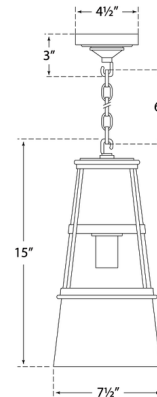

### Specifications

COLOR	Seeded
BODY FINISH	Bronze
WATTAGE	75W
DIMMER	Standard 120V
DIMENSIONS	7.5"W x 15"H
BULB NOT INCLUDED	1 x A19/Medium (E26)/75W/120V Incandescent
OTHER BULB OPTIONS	1 x A19/Medium (E26)/120V LED