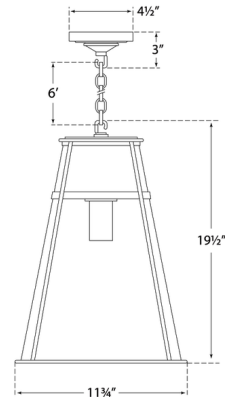

### Specifications

COLOR	Clear
BODY FINISH	Hand-Rubbed Antique Brass
WATTAGE	75W
DIMMER	Standard 120V
DIMENSIONS	11.75"W x 19.5"H
BULB NOT INCLUDED	1 x A19/Medium (E26)/75W/120V Incandescent
OTHER BULB OPTIONS	1 x A19/Medium (E26)/120V LED