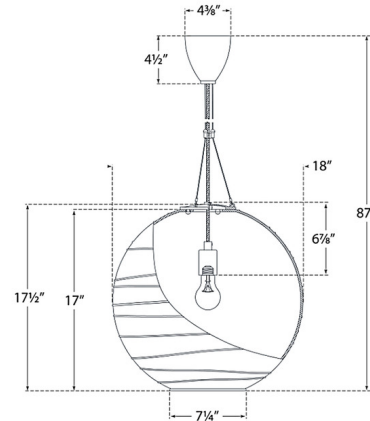

By Visual Comfort Signature

Description

The Hailey Pendant brings a serene simplicity to your interior space. The eye catching diffuser is inspired by traditional Chinese paper lanterns, and casts a warm glow of light across your room. Note: Height is not adjustable after installation.

Shown in natural brass / frosted

Specifications

COLOR	Frosted
BODY FINISH	Natural Brass
WATTAGE	75W
DIMMER	Standard 120V
DIMENSIONS	18"W x 17.5"H
BULB NOT INCLUDED	1 x A19/Medium (E26)/75W/120V Incandescent