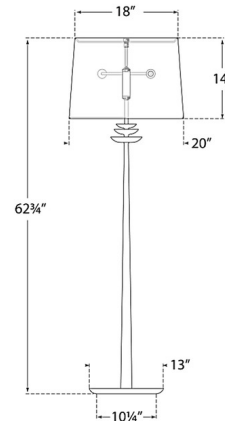

### Specifications

COLOR . . . . . Linen  
BODY FINISH . . . . . Aged Iron  
WATTAGE . . . . . 120W  
DIMMER . . . . . Included  
DIMENSIONS . . . . . 20"W x 62.75"H  
BULB NOT INCLUDED . . . . . 2 x A19/Medium (E26)/60W/120V Incandescent  
OTHER BULB OPTIONS . . . . . 2 x A19/Medium (E26)/120V LED

### Technical Information

PRODUCT DIMENSIONS . . . . . Cord: 120"

Shown in aged iron / linen

CLICK TO VIEW PRODUCT

Notes: