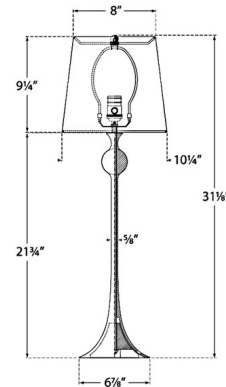

### Specifications

COLOR . . . . . Linen  
BODY FINISH . . . . . Gild  
WATTAGE . . . . . 60W  
DIMMER . . . . . Included  
DIMENSIONS . . . . . 10.25"W x 31.125"H  
BULB NOT INCLUDED . . . . . 1 x A19/Medium (E26)/60W/120V Incandescent  
OTHER BULB OPTIONS . . . . . 1 x A19/Medium (E26)/120V LED

### Technical Information

PRODUCT DIMENSIONS . . . . . Cord: 120"

Shown in gild / linen

CLICK TO VIEW PRODUCT

Notes: