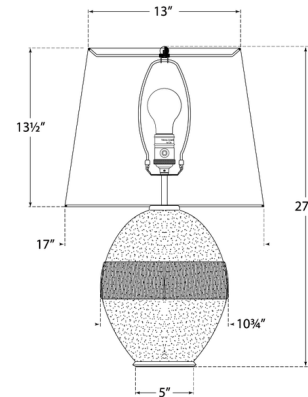

Shown in beaded blue / linen

Specifications

COLOR	Linon
BODY FINISH	Beaded Blue
WATTAGE	75W
DIMMER	Included
DIMENSIONS	17"W x 27"H
BULB NOT INCLUDED	1 x A19/Medium (E26)/75W/120V Incandescent
OTHER BULB OPTIONS	1 x A19/Medium (E26)/120V LED