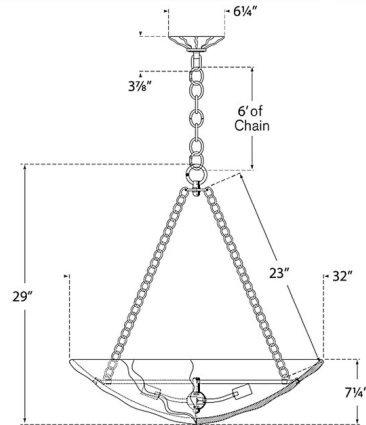

### Specifications

COLOR	N/A
BODY FINISH	Plaster White
WATTAGE	160W
DIMMER	Standard 120V
DIMENSIONS	32"W x 29"H
BULB NOT INCLUDED	4 x B11/Candelabra (E12)/40W/120V Incandescent
OTHER BULB OPTIONS	4 x B10/Candelabra (E12)/120V Incandescent 4 x B10/Candelabra (E12)/120V LED 4 x B11/Candelabra (E12)/120V LED

### Technical Information

PRODUCT DIMENSIONS . . . . . Adjustable Chain Length: 72"

Shown in plaster white

CLICK TO VIEW PRODUCT

Notes: