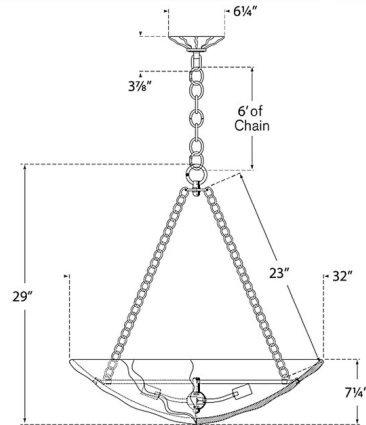

Specifications

COLOR	N/A
BODY FINISH	Plaster White
WATTAGE	160W
DIMMER	Standard 120V
DIMENSIONS	32"W x 29"H
BULB NOT INCLUDED	4 x B11/Candelabra (E12)/40W/120V Incandescent
OTHER BULB OPTIONS	4 x B10/Candelabra (E12)/120V Incandescent 4 x B10/Candelabra (E12)/120V LED 4 x B11/Candelabra (E12)/120V LED

Technical Information

PRODUCT DIMENSIONS Adjustable Chain Length: 72"

Shown in plaster white

CLICK TO VIEW PRODUCT

Notes: