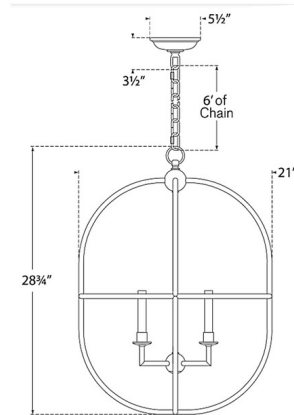

### Specifications

COLOR	N/A
BODY FINISH	Gild
WATTAGE	160W
DIMMER	Standard 120V
DIMENSIONS	21"W x 28.75"H
BULB NOT INCLUDED	4 x B10/Candelabra (E12)/40W/120V Incandescent
OTHER BULB OPTIONS	4 x B10/Candelabra (E12)/120V LED

### Technical Information

PRODUCT DIMENSIONS	Adjustable Chain Length: 72"
--------------------	------------------------------

CLICK TO VIEW PRODUCT

Notes: