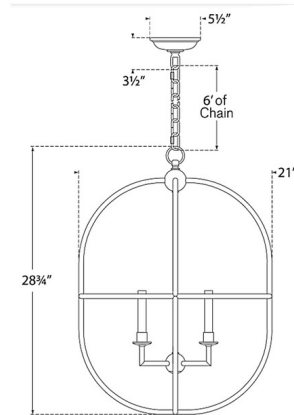

Lightology

lightology.com
866-954-4489
04-25-26

Project: _____

Company: _____

Location: _____ Fixture Type: _____

SPEC #: **VCG1239627**

Approved On: _____ Approved By: _____

Desmond Oval Pendant By Visual Comfort Signature

Specifications

COLOR	N/A
BODY FINISH	Gild
WATTAGE	160W
DIMMER	Standard 120V
DIMENSIONS	21"W x 28.75"H
BULB NOT INCLUDED	4 x B10/Candelabra (E12)/40W/120V Incandescent
OTHER BULB OPTIONS	4 x B10/Candelabra (E12)/120V LED

Technical Information

PRODUCT DIMENSIONS	Adjustable Chain Length: 72"
--------------------	------------------------------

CLICK TO VIEW PRODUCT

Notes: