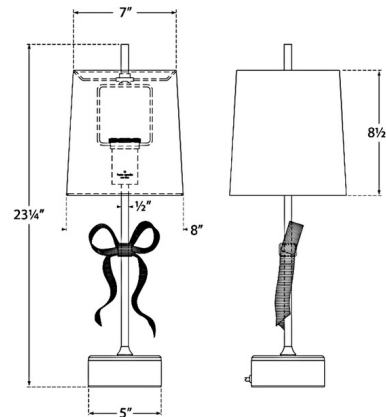

By Visual Comfort Signature

Description

The Ellery Table Lamp brings a simple, decorative look to your interior space. The decorative metal bow on the stem, is complemented with a clear glass plate on the base and topped with a tapered square shade that casts a warm glow of light across your room. On/Off switch is located on the cord.

Specifications

COLOR N/A
BODY FINISH Cream / Soft Brass
WATTAGE 60W
DIMMER N/A
DIMENSIONS 8"W x 22.75"H
BULB NOT INCLUDED 1 x A19/Medium (E26)/60W/120V Incandescent
OTHER BULB OPTIONS 1 x A19/Medium (E26)/120V LED

Technical Information

PRODUCT DIMENSIONS Cord: 120"

Shown in cream / soft brass

CLICK TO VIEW PRODUCT

Notes: