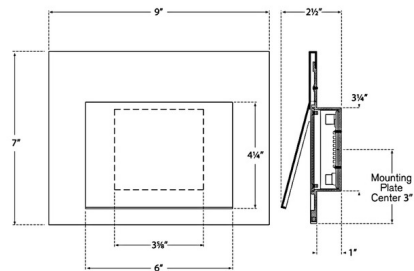

By Visual Comfort Signature

Description

The Esker Envelope Outdoor Wall Light brings a clean architectural look to your exterior space. The straight lines and precision angles of the body casts warm light across your area.

Shown in bronze

Specifications

COLOR	N/A
BODY FINISH	Bronze
WATTAGE	12W
DIMMER	Standard 120V
DIMENSIONS	9"W x 7"H x 2.5"D
INTEGRATED LED MODULE	1 x LED/12W/120V LED

Technical Information

LAMP COLOR	2700K
LUMENS/WATT	91.67
LUMINOUS FLUX	1100 lumens