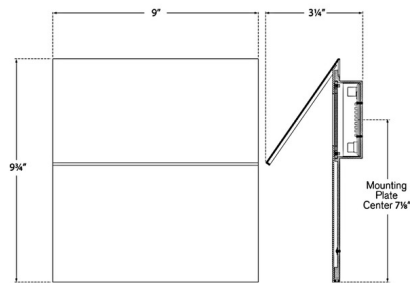

Shown in antique burnished brass

Specifications

COLOR	N/A
BODY FINISH	Antique Burnished Brass
WATTAGE	12W
DIMMER	Standard 120V
DIMENSIONS	9"W x 9.75"H x 3.25"D
INTEGRATED LED MODULE	1 x LED/12W/120V LED