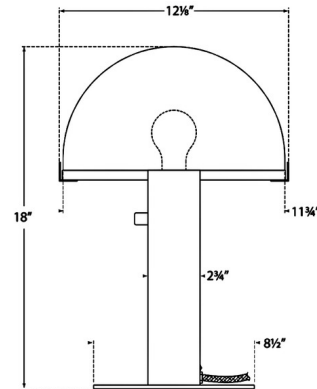

Shown in bronze / alabaster

Specifications

COLOR	Alabaster
BODY FINISH	Bronze
WATTAGE	12W
DIMMER	Included
DIMENSIONS	12.125"W x 18"H
BULB NOT INCLUDED	1 x A19/Medium (E26)/12W/120V LED

CLICK TO VIEW PRODUCT