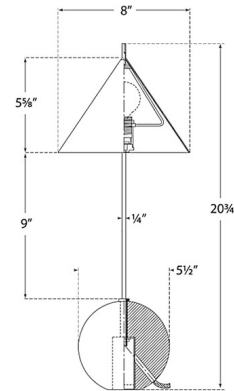

### Specifications

COLOR	Antique White
BODY FINISH	Antique-Burnished Brass
WATTAGE	25W
DIMMER	N/A
DIMENSIONS	8"W x 20.75"H
BULB NOT INCLUDED	1 x G16.5/Candelabra (E12)/25W/120V Incandescent
OTHER BULB OPTIONS	1 x G16.5/Candelabra (E12)/120V LED

### Technical Information

PRODUCT DIMENSIONS	Cord: 120"
--------------------	------------

Shown in antique-burnished brass / antique white

CLICK TO VIEW PRODUCT

Notes: