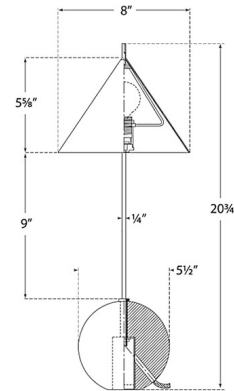

### Specifications

|                    |  |
|--------------------|--|
| COLOR              | Antique White                                    |
| BODY FINISH        | Antique-Burnished Brass                          |
| WATTAGE            | 25W  |
| DIMMER             | N/A  |
| DIMENSIONS         | 8"W x 20.75"H                                    |
| BULB NOT INCLUDED  | 1 x G16.5/Candelabra (E12)/25W/120V Incandescent |
| OTHER BULB OPTIONS | 1 x G16.5/Candelabra (E12)/120V LED              |

### Technical Information

|                    |            |
|--------------------|------------|
| PRODUCT DIMENSIONS | Cord: 120" |
|--------------------|------------|

Shown in antique-burnished brass / antique white