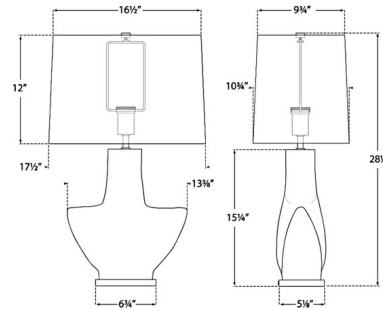

### Specifications

COLOR	Antique Brass
BODY FINISH	Porous White
WATTAGE	75W
DIMMER	N/A
DIMENSIONS	17.5"W x 28"H
BULB NOT INCLUDED	1 x A19/Medium (E26)/75W/120V Incandescent
OTHER BULB OPTIONS	1 x A19/Medium (E26)/120V LED

### Technical Information

PRODUCT DIMENSIONS	Cord: 120"
--------------------	------------

CLICK TO VIEW PRODUCT

Notes: