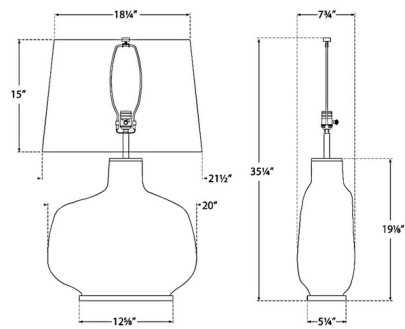

### Specifications

COLOR . . . . . Linen  
BODY FINISH . . . . . Antiqued White  
WATTAGE . . . . . 75W  
DIMMER . . . . . Included  
DIMENSIONS . . . . . 21.5"W x 35.25"H  
BULB NOT INCLUDED . . . . . 1 x A19/Medium (E26)/75W/120V Incandescent  
OTHER BULB OPTIONS . . . . . 1 x A19/Medium (E26)/120V LED

### Technical Information

PRODUCT DIMENSIONS . . . . . Cord: 120"

CLICK TO VIEW PRODUCT

Notes: