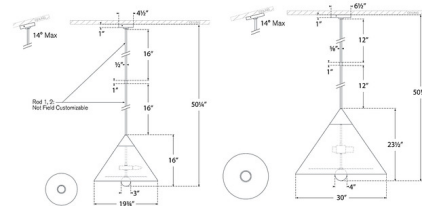

### Specifications

COLOR	Antique White
BODY FINISH	Antique-Burnished Brass
WATTAGE	16.5W
DIMMER	Standard 120V
DIMENSIONS	20"W x 50.5"H
BULB NOT INCLUDED	3 x B11/Candelabra (E12)/5.5W/120V LED

### Technical Information

PRODUCT DIMENSIONS	Downrods: Two 16" Included
--------------------	----------------------------

CLICK TO VIEW PRODUCT

Notes: