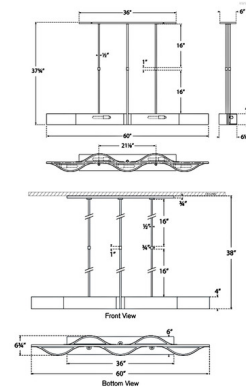

### Specifications

COLOR . . . . .	Frosted
BODY FINISH . . . . .	Bronze
WATTAGE . . . . .	25W
DIMMER . . . . .	Standard 120V
DIMENSIONS . . . . .	60"L x 6.625"W x 4"H
BULB NOT INCLUDED . . . . .	5 x T6.5/E17 (Intermediate)/5W/120V LED