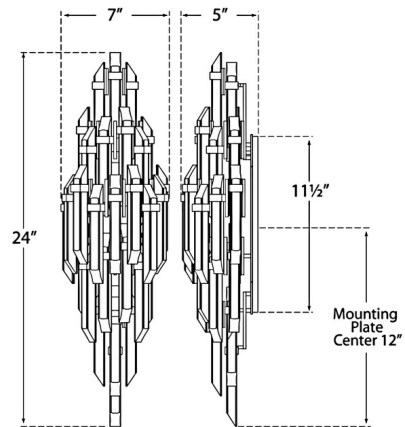

### Specifications

COLOR . . . . . Clear  
 BODY FINISH . . . . . Hand-Rubbed Antique Brass  
 WATTAGE . . . . . 80W  
 DIMMER . . . . . Standard 120V  
 DIMENSIONS . . . . . 7"W x 24"H x 5"D  
 BULB NOT INCLUDED . . . . . 2 x B10/Candelabra (E12)/40W/120V Incandescent  
 OTHER BULB OPTIONS . . . . . 2 x B10/Candelabra (E12)/120V LED