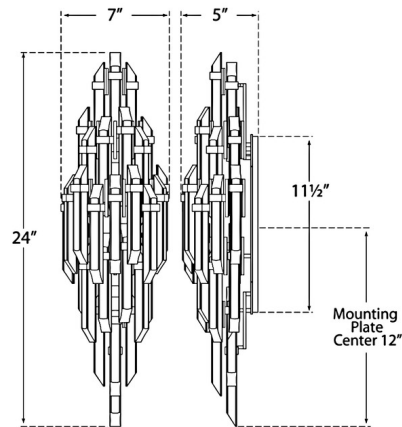

### Specifications

COLOR	Clear
BODY FINISH	Hand-Rubbed Antique Brass
WATTAGE	80W
DIMMER	Standard 120V
DIMENSIONS	7"W x 24"H x 5"D
BULB NOT INCLUDED	2 x B10/Candelabra (E12)/40W/120V Incandescent
OTHER BULB OPTIONS	2 x B10/Candelabra (E12)/120V LED