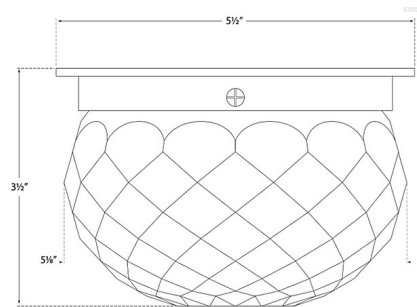

CLICK TO VIEW PRODUCT

Notes: