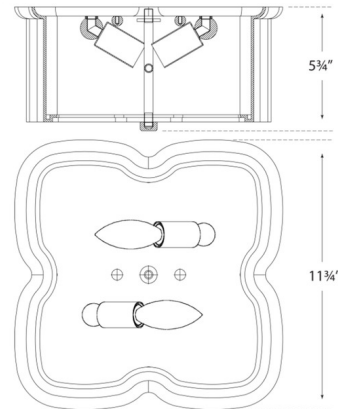

### Specifications

|                    |  |
|--------------------|--|
| COLOR              | Frosted  |
| BODY FINISH        | Plaster White  |
| WATTAGE            | 120W   |
| DIMMER             | Standard 120V  |
| DIMENSIONS         | 11.75"W x 5.75"H   |
| BULB NOT INCLUDED  | 2 x B11/Candelabra (E12)/60W/120V Incandescent   |
| OTHER BULB OPTIONS | 2 x B10/Candelabra (E12)/120V Incandescent<br>2 x B10/Candelabra (E12)/120V LED<br>2 x B11/Candelabra (E12)/120V LED |