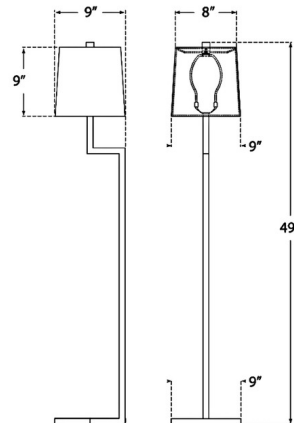

Specifications

COLOR Linen
BODY FINISH Hand-Rubbed Antique Brass
WATTAGE 75W
DIMMER Included
DIMENSIONS 9"W x 49"H
BULB NOT INCLUDED 1 x A19/Medium (E26)/75W/120V Incandescent
OTHER BULB OPTIONS 1 x A19/Medium (E26)/120V LED

Technical Information

PRODUCT DIMENSIONS Cord: 120"

Shown in hand-rubbed antique brass / linen

CLICK TO VIEW PRODUCT

Notes: