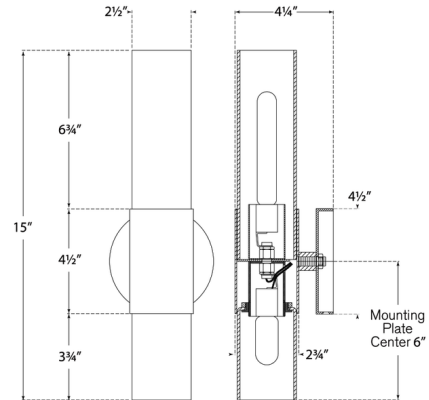

Description

The Penz Wall Sconce presents a minimal, cylindrical profile, blending well with many interior design styles. Its white glass diffusers are accented by a wide metal band and backplate. They glow warmly as light passes through, casting a soft ambient light into your space. This light can be used to illuminate a range of settings, from bathrooms and powder rooms to hallways and living rooms.

Shown in hand-rubbed antique brass / white

Specifications

COLOR	White
BODY FINISH	Hand-Rubbed Antique Brass
WATTAGE	80W
DIMMER	Standard 120V
DIMENSIONS	4.5"W x 15"H x 4.25"D
BULB NOT INCLUDED	2 x T6.5/E17 (Intermediate)/40W/120V Incandescent
OTHER BULB OPTIONS	2 x T6.5/E17 (Intermediate)/120V LED