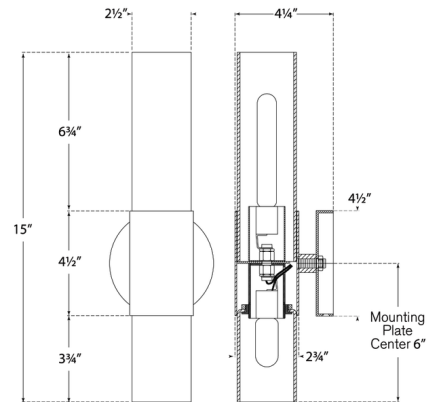

Description

The Penz Wall Sconce presents a minimal, cylindrical profile, blending well with many interior design styles. Its white glass diffusers are accented by a wide metal band and backplate. They glow warmly as light passes through, casting a soft ambient light into your space. This light can be used to illuminate a range of settings, from bathrooms and powder rooms to hallways and living rooms.

Shown in hand-rubbed antique brass / white

Specifications

COLOR White
BODY FINISH Hand-Rubbed Antique Brass
WATTAGE 80W
DIMMER Standard 120V
DIMENSIONS 4.5"W x 15"H x 4.25"D
BULB NOT INCLUDED 2 x T6.5/E17 (Intermediate)/40W/120V Incandescent
OTHER BULB OPTIONS 2 x T6.5/E17 (Intermediate)/120V LED