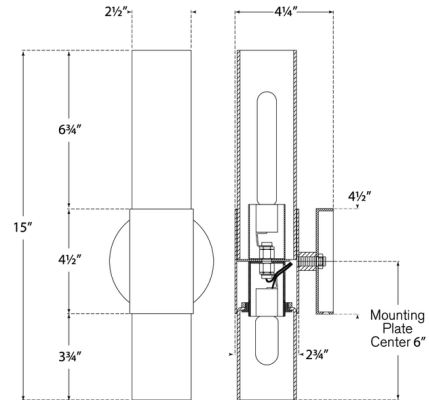

Shown in hand-rubbed antique brass / white

Specifications

COLOR	White
BODY FINISH	Hand-Rubbed Antique Brass
WATTAGE	80W
DIMMER	Standard 120V
DIMENSIONS	4.5"W x 15"H x 4.25"D
BULB NOT INCLUDED	2 x T6.5/E17 (Intermediate)/40W/120V Incandescent
OTHER BULB OPTIONS	2 x T6.5/E17 (Intermediate)/120V LED