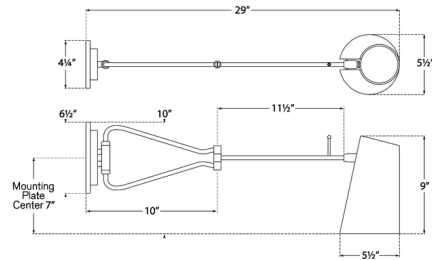

Shown in hand-rubbed antique brass / black / linen

Specifications

COLOR	Linens
BODY FINISH	Hand-Rubbed Antique Brass / Black
WATTAGE	40W
DIMMER	N/A
DIMENSIONS	5.5"W x 9"H x 29"D
BULB NOT INCLUDED	1 x A19/Medium (E26)/40W/120V Incandescent
OTHER BULB OPTIONS	1 x A19/Medium (E26)/120V LED