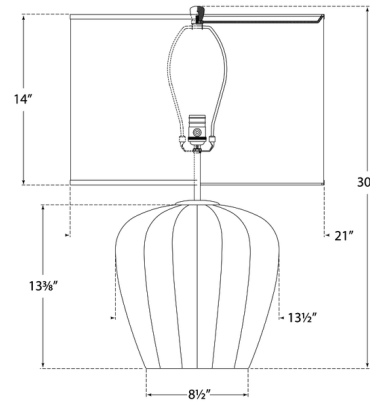

### Description

The Pierrepont Table Lamp is defined by the deep ridges of its base, adding dimension and a sense of organic movement to your space. Its ceramic glaze lends an artistic touch, and may vary in color and texture. The lamp is topped with an oversized linen drum shade, casting a soft, inviting light throughout the room.

### Specifications

COLOR	..... Linen
BODY FINISH	..... Stone White
WATTAGE	..... 75W
DIMMER	..... Included
DIMENSIONS	..... 21"W x 30"H
BULB NOT INCLUDED	..... 1 x A19/Medium (E26)/75W/120V Incandescent
OTHER BULB OPTIONS	..... 1 x A19/Medium (E26)/120V LED