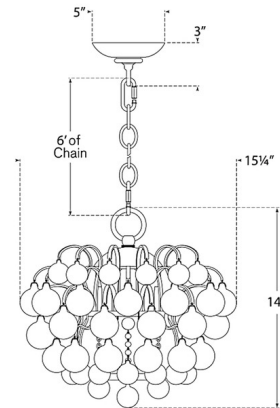

### Description

The Bellvale Chandelier brings a clean 1960 inches Italian modern design to your interior space. The curved metal stems are complemented by crystal spheres that cast warm light across your room.

### Specifications

COLOR . . . . . Crystal  
BODY FINISH . . . . . Hand-Rubbed Antique Brass  
WATTAGE . . . . . 360W  
DIMMER . . . . . Standard 120V  
DIMENSIONS . . . . . 15.25"W x 14"H  
BULB NOT INCLUDED . . . . . 6 x B10/Candelabra (E12)/60W/120V Incandescent  
OTHER BULB OPTIONS . . . . . 6 x B10/Candelabra (E12)/120V LED

### Technical Information

PRODUCT DIMENSIONS . . . . . Adjustable Chain Length: 72"

Shown in hand-rubbed antique brass / crystal

CLICK TO VIEW PRODUCT

Notes: