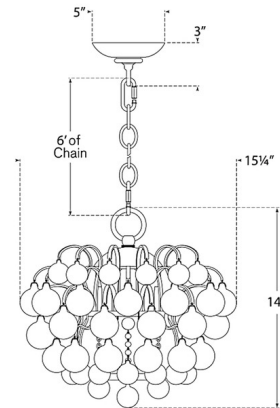

Description

The Bellvale Chandelier brings a clean 1960 inches Italian modern design to your interior space. The curved metal stems are complemented by crystal spheres that cast warm light across your room.

Specifications

COLOR Crystal
BODY FINISH Hand-Rubbed Antique Brass
WATTAGE 360W
DIMMER Standard 120V
DIMENSIONS 15.25"W x 14"H
BULB NOT INCLUDED 6 x B10/Candelabra (E12)/60W/120V Incandescent
OTHER BULB OPTIONS 6 x B10/Candelabra (E12)/120V LED

Technical Information

PRODUCT DIMENSIONS Adjustable Chain Length: 72"

Shown in hand-rubbed antique brass / crystal

CLICK TO VIEW PRODUCT

Notes: