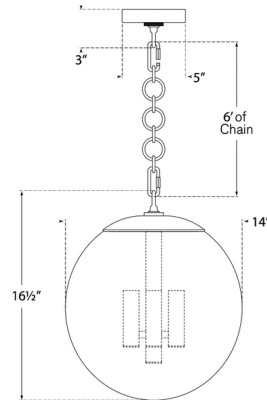

Description

The Turenne Pendant displays a sleek lamp cluster inside a clear glass globe, with circular chain links complementing the round profile. The chic design complements many interior design styles from transitional to modern. Use an individual pendant to light the corner of your bathroom or other small space, or hang several to illuminate a kitchen island or dining table.

Shown in polished nickel / clear

Specifications

COLOR	Clear
BODY FINISH	Polished Nickel
WATTAGE	160W
DIMMER	Standard 120V
DIMENSIONS	14"W x 16.5"H
BULB NOT INCLUDED	4 x B11/Candelabra (E12)/40W/120V Incandescent
OTHER BULB OPTIONS	4 x B11/Candelabra (E12)/120V LED