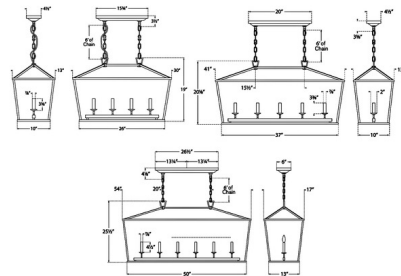

Shown in polished nickel

Specifications

COLOR	N/A
BODY FINISH	Polished Nickel
WATTAGE	300W
DIMMER	Standard 120V
DIMENSIONS	41"L x 13"W x 20.25"H
BULB NOT INCLUDED	5 x B10/Candelabra (E12)/60W/120V Incandescent
OTHER BULB OPTIONS	5 x B10/Candelabra (E12)/120V LED