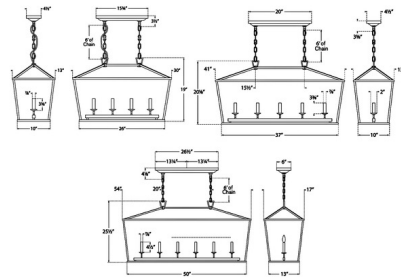

By Visual Comfort Signature

Description

The Darlana Linear Lantern Chandelier adds an airy farmhouse look to your interior space. The open steel frame, with offset corners, triangular loop details, and bare bulbs cast warm shadows across your room. Note: Gild finish is only available in the 54 inch size.

Shown in polished nickel

Specifications

COLOR	N/A
BODY FINISH	Polished Nickel
WATTAGE	40W
DIMMER	Standard 120V
DIMENSIONS	41"L x 13"W x 20.25"H
BULB NOT INCLUDED	5 x B10/Candelabra (E12)/8W/120V LED

CLICK TO VIEW PRODUCT