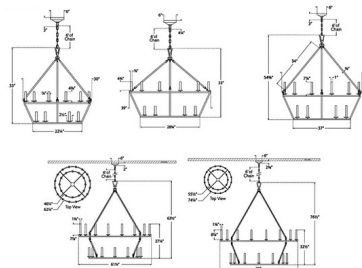

By Visual Comfort Signature

Description

The Darlana Wrapped Two Tiered Ring adds an airy farmhouse vibe to your interior space. The smooth, curved frames in varying sizes, hold bare bulbs that cast warm shadows across your room. Note: No Antique Burnished Brass in the three smallest, 30 inch, 39 inch, and 50 inch sizes.

Shown in aged iron

Specifications

COLOR N/A
BODY FINISH Aged Iron
WATTAGE 100W
DIMMER Standard 120V
DIMENSIONS 30"W x 33"H
BULB NOT INCLUDED 20 x B10/Candelabra (E12)/5W/120V LED

Technical Information

PRODUCT DIMENSIONS Adjustable Chain Length: 72"