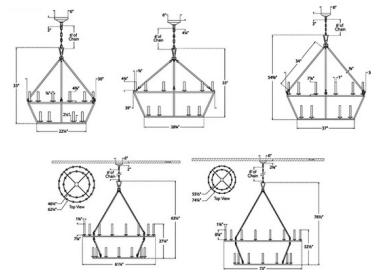

By Visual Comfort Signature

Description

The Darlana Wrapped Two Tiered Ring adds an airy farmhouse vibe to your interior space. The smooth, curved frames in varying sizes, hold bare bulbs that cast warm shadows across your room. Note: No Antique Burnished Brass in the three smallest, 30 inch, 39 inch, and 50 inch sizes.

Shown in aged iron

Specifications

COLOR N/A
BODY FINISH Aged Iron
WATTAGE 100W
DIMMER Standard 120V
DIMENSIONS 30"W x 33"H
BULB NOT INCLUDED 20 x B10/Candelabra (E12)/5W/120V LED

Technical Information

PRODUCT DIMENSIONS Adjustable Chain Length: 72"