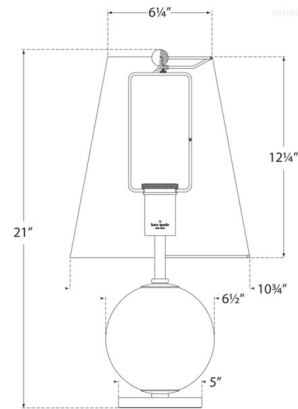

### Description

The v brings a clean decorative look to your interior space. The smooth brass base holds a shiny ceramic globe body. Topped with a tapered linen shade that casts warm light across your room. On/Off switch is located on the cord. Note: Reactive Ceramic Glazes will vary in color and texture, each piece is unique.

### Specifications

COLOR	Cream
BODY FINISH	Black Pearl
WATTAGE	60W
DIMMER	N/A
DIMENSIONS	10.75"W x 21"H
BULB NOT INCLUDED	1 x A19/Medium (E26)/60W/120V Incandescent
OTHER BULB OPTIONS	1 x A19/Medium (E26)/120V LED

### Technical Information

PRODUCT DIMENSIONS	Cord: 120"
--------------------	------------

CLICK TO VIEW PRODUCT

Notes: