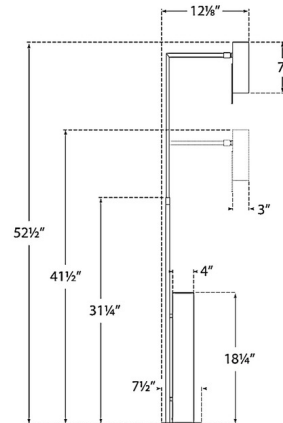

Specifications

COLOR Hand Rubbed Antique Brass
BODY FINISH White Marble
WATTAGE 4.5W
DIMMER N/A
DIMENSIONS 7.5"W x 52.5"H x 12.125"D
BULB NOT INCLUDED 1 x R14/Medium (E26)/4.5W/120V LED

Technical Information

PRODUCT DIMENSIONS Cord: 144

Shown in white marble / hand rubbed antique brass

CLICK TO VIEW PRODUCT

Notes: