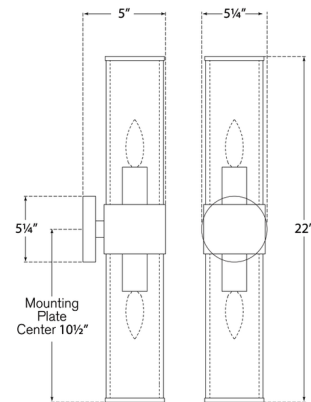

By Visual Comfort Signature

Description

The Liaison Medium Wall Sconce is a harmonious blend of modern and classic styles with its clean architectural metal detailing and cylindrical glass shades. Choose smooth clear glass for a sleek look, or the fractured crackle glass for a more vintage or rustic feel.

Shown in bronze / crackle

Specifications

COLOR	Crackle
BODY FINISH	Bronze
WATTAGE	80W
DIMMER	Standard 120V
DIMENSIONS	5.25"W x 22"H x 5"D
BULB NOT INCLUDED	2 x T6.5/E17 (Intermediate)/40W/120V Incandescent
OTHER BULB OPTIONS	2 x T6.5/E17 (Intermediate)/120V LED