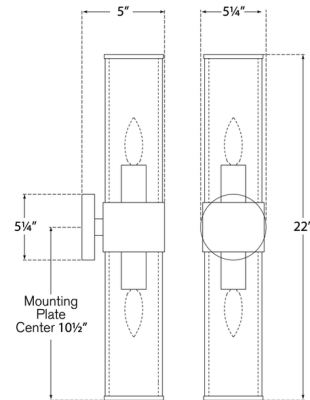

### Specifications

COLOR	Crackle
BODY FINISH	Bronze
WATTAGE	80W
DIMMER	Standard 120V
DIMENSIONS	5.25"W x 22"H x 5"D
BULB NOT INCLUDED	2 x T6.5/E17 (Intermediate)/40W/120V Incandescent
OTHER BULB OPTIONS	2 x T6.5/E17 (Intermediate)/120V LED