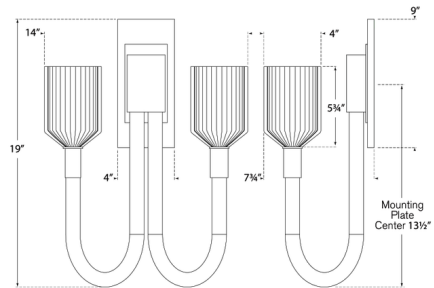

### Description

The Reverie Wall Sconce combines sinuous arms in gorgeous ribbed glass with fluted glass shades and sleek metal accents. The artisanal glass treatment and sweeping architecture give this large double sconce a classic elegance.

### Specifications

COLOR	Clear
BODY FINISH	Brass
WATTAGE	80W
DIMMER	Standard 120V
DIMENSIONS	14"W x 19"H x 7.75"D
BULB NOT INCLUDED	2 x B11/Candelabra (E12)/40W/120V Incandescent
OTHER BULB OPTIONS	2 x B11/Candelabra (E12)/120V LED