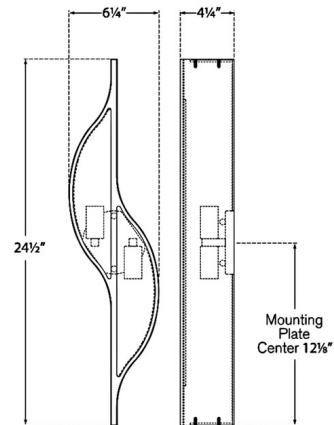

Note: Fixture does not cover a standard US junction box and requires a 2 x 4 inch junction box.

Shown in antique-burnished brass / frosted

Specifications

COLOR Frosted
BODY FINISH Antique-Burnished Brass
WATTAGE 10W
DIMMER Standard 120V
DIMENSIONS 6.25"W x 24.5"H x 4.25"D
BULB NOT INCLUDED 2 x T6.5/E17 (Intermediate)/5W/120V LED