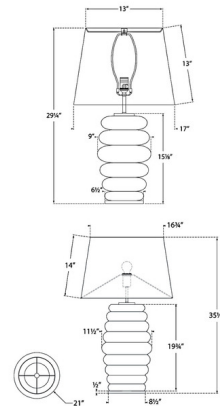

Shown in antiqued white ceramic / linen

Specifications

COLOR	Linen
BODY FINISH	Antiqued White Ceramic
WATTAGE	15W
DIMMER	Included
DIMENSIONS	17"W x 29.25"H
BULB NOT INCLUDED	1 x A19/Medium (E26)/15W/120V LED
OTHER BULB OPTIONS	1 x A19/Medium (E26)/120V LED