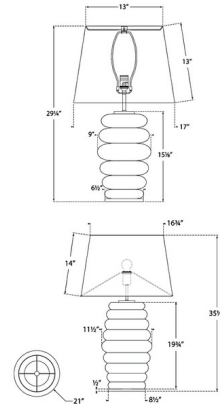

### Specifications

COLOR	.....	Linen
BODY FINISH	.....	Antiqued White Ceramic
WATTAGE	.....	15W
DIMMER	.....	Included
DIMENSIONS	.....	17\"W x 29.25\"H
BULB NOT INCLUDED	.....	1 x A19/Medium (E26)/15W/120V LED
OTHER BULB OPTIONS	.....	1 x A19/Medium (E26)/120V LED