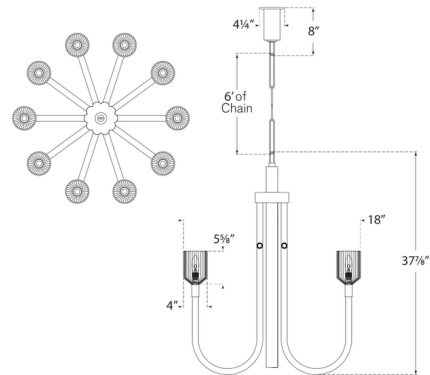

By Visual Comfort Signature

Description

The Reverie Chandelier combines graceful arms in gorgeous ribbed glass with fluted glass shades and modern metal accents. The artistic treatment of the glass and sweeping architecture give this chandelier a sense of timeless elegance. Note: Due to the weight of this fixture, additional ceiling support is required.

Shown in polished nickel / clear

Specifications

COLOR	Clear
BODY FINISH	Polished Nickel
WATTAGE	400W
DIMMER	Standard 120V
DIMENSIONS	30"W x 37.875"H
BULB NOT INCLUDED	10 x B11/Candelabra (E12)/40W/120V Incandescent
OTHER BULB OPTIONS	10 x B11/Candelabra (E12)/120V LED