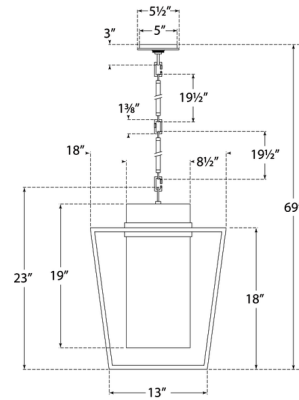

Lightology

lightology.com
866-954-4489
04-23-26

Project: _____
Company: _____
Location: _____ Fixture Type: _____
SPEC #: **VCG1239782**
Approved On: _____ Approved By: _____

Presidio Lantern Pendant By Visual Comfort Signature

Description

The Presidio Lantern Pendant offers a modern, airy take on the classic lantern. Its single light hangs within a clear glass cylinder, complemented by an open outer frame that adds crisp sharp lines to the design. Whether used as a single pendant or in multiples, the Presidio is the perfect addition to a contemporary kitchen or dining area. Note: Custom overall heights are available. For quotes, please contact our sales team.

Shown in hand-rubbed antique brass / clear

Specifications

COLOR	Clear
BODY FINISH	Hand-Rubbed Antique Brass
WATTAGE	9W
DIMMER	Standard 120V
DIMENSIONS	18"W x 23"H
BULB NOT INCLUDED	1 x T10/Medium (E26)/9W/120V LED
OTHER BULB OPTIONS	T10/Medium (E26)/60W/120V Incandescent