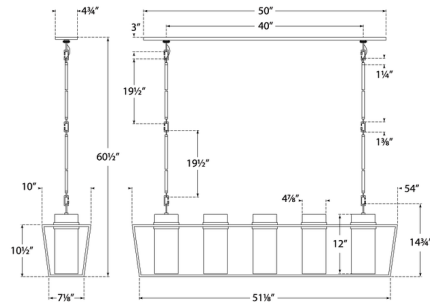

Shown in polished nickel / clear

Specifications

COLOR	Clear
BODY FINISH	Polished Nickel
WATTAGE	45W
DIMMER	Standard 120V
DIMENSIONS	54"L x 10"W x 14.75"H
BULB NOT INCLUDED	5 x T10/Medium (E26)/9W/120V LED
OTHER BULB OPTIONS	T10/Medium (E26)/60W/120V Incandescent