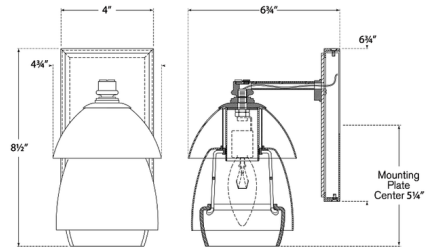

Description

The Whitman Wall Sconce is sure to grab attention with its unique three-layer shade. Choose a metal shade option that matches the backplate, or an all-white glass shade which glows brightly as light shines through.

Shown in bronze

Specifications

COLOR	N/A
BODY FINISH	Bronze
WATTAGE	60W
DIMMER	Standard 120V
DIMENSIONS	4.75"W x 8.5"H x 6.75"D
BULB NOT INCLUDED	1 x B11/Candelabra (E12)/60W/120V Incandescent
OTHER BULB OPTIONS	1 x B11/Candelabra (E12)/120V LED