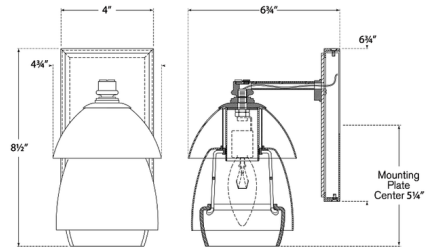

Description

The Whitman Wall Sconce is sure to grab attention with its unique three-layer shade. Choose a metal shade option that matches the backplate, or an all-white glass shade which glows brightly as light shines through.

Shown in hand-rubbed antique brass / white glass

Specifications

COLOR	N/A
BODY FINISH	Hand-Rubbed Antique Brass / White Glass
WATTAGE	60W
DIMMER	Standard 120V
DIMENSIONS	4.75"W x 8.5"H x 6.75"D
BULB NOT INCLUDED	1 x B11/Candelabra (E12)/60W/120V Incandescent
OTHER BULB OPTIONS	1 x B11/Candelabra (E12)/120V LED