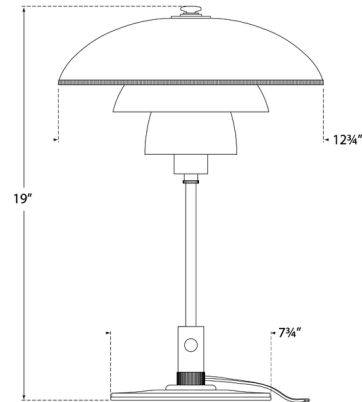

By Visual Comfort Signature

Description

Introduce a touch of refined design to your table with the Whitman Desk Lamp. Its slim stem and distinctive three-layer shade elevate the aesthetic appeal. Choose a metal shade option that matches the body, or a white glass shade that glows brightly as light shines through.

Shown in bronze

Specifications

COLOR	N/A
BODY FINISH	Bronze
WATTAGE	60W
DIMMER	N/A
DIMENSIONS	12.75"W x 19"H
BULB NOT INCLUDED	1 x B10/Medium (E26)/60W/120V Incandescent
OTHER BULB OPTIONS	1 x B11/Medium (E26)/120V LED 1 x B10/Medium (E26)/120V LED