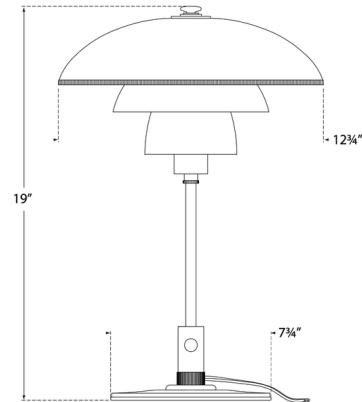

By Visual Comfort Signature

Description

Introduce a touch of refined design to your table with the Whitman Desk Lamp. Its slim stem and distinctive three-layer shade elevate the aesthetic appeal. Choose a metal shade option that matches the body, or a white glass shade that glows brightly as light shines through.

Shown in hand-rubbed antique brass

Specifications

COLOR	N/A
BODY FINISH	Hand-Rubbed Antique Brass
WATTAGE	60W
DIMMER	N/A
DIMENSIONS	12.75"W x 19"H
BULB NOT INCLUDED	1 x B10/Medium (E26)/60W/120V Incandescent
OTHER BULB OPTIONS	1 x B11/Medium (E26)/120V LED 1 x B10/Medium (E26)/120V LED